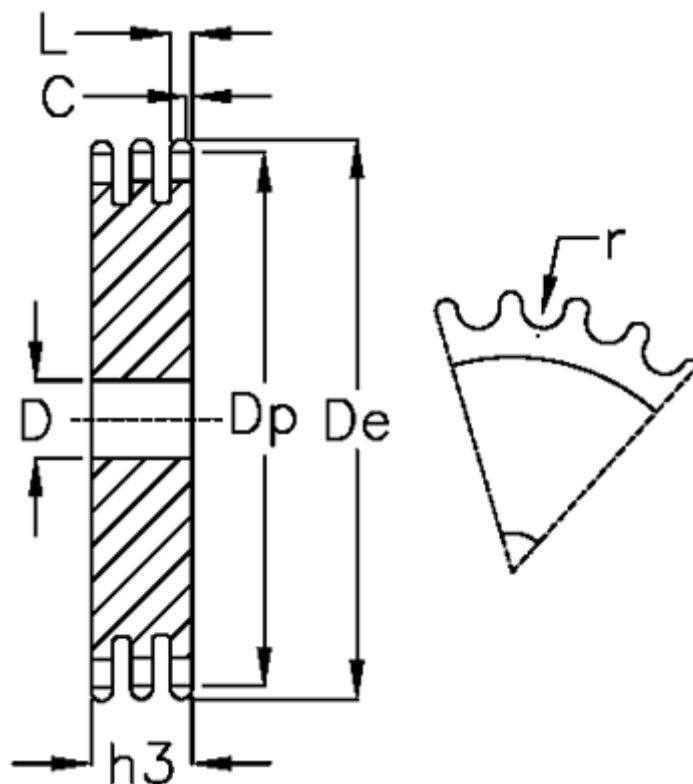

Article number: 616023003037

Description: Plate wheel 06 B-3 Z=37 triplex

## Measures

C	= 1
D	= 16
De	= 116.4
Dp	= 112.32
For chain size	= 3/8 x 7/32
For chain type	= 06 B-3
h3	= 25.6
L	= 5.2

Number of teeth	= 37
r	= 6.35